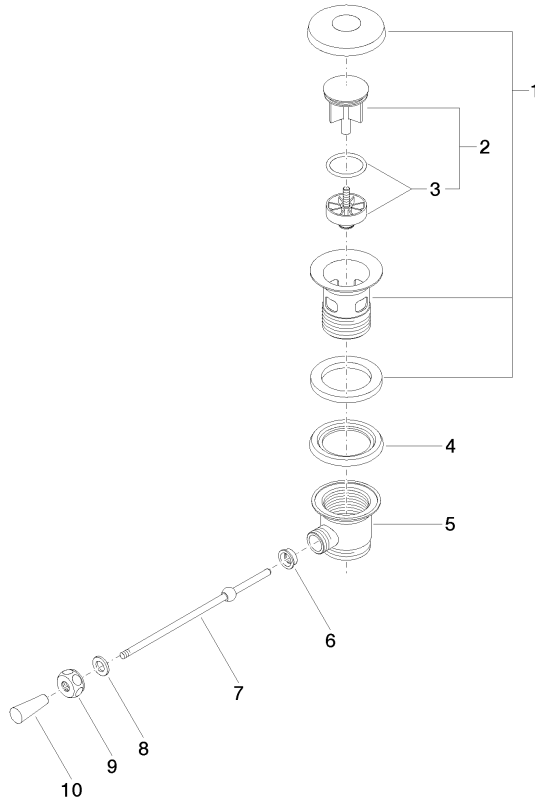

Basin Waste 1 1/4" - Brushed Dark Platinum

IMO

10 300 970

- length of knee lever 185 mm
 - european pop-up waste
- Only suitable for basins with an overflow.**

Fits: IMO, LULU, MADISON, MEM, TARA, CL.1, LISSÉ, VAIA, META, CYO

Only suitable for basins with an overflow.

	Brushed Dark Platinum	10 300 970-99
	Chrome	10 300 970-00
	Brushed Platinum	10 300 970-06
	Platinum	10 300 970-08
	Durabrand (23kt Gold)	10 300 970-09
	Dark Chrome	10 300 970-19
	Light Gold	10 300 970-26
	Brushed Light Gold	10 300 970-27
	Brushed Durabrand (23kt Gold)	10 300 970-28
	Matte Black	10 300 970-33
	Brushed Bronze	10 300 970-42
	Brushed Champagne (22kt Gold)	10 300 970-46
	Champagne (22kt Gold)	10 300 970-47
	Brushed Chrome	10 300 970-93

Required miscellaneous

Washer NBR 70 39,0 x 29,0 x 2,0 mm - 09 14 05 016 90

Required miscellaneous

Pipe Ø 32 x 0,75 x 110 mm - Brushed Dark Platinum 09 28 23 005-99

10 300 970

10 300 970

Spare parts list

No.	Item Number	Name	Quantity used	Delivery time
1	90 11 01 026 00-99	cup	1	30
2	04 31 20 016 00-99	plug	1	30
3	04 28 10 026 00 90	accessories	1	2
4	09 14 03 025 90	seal	1	2
5	09 11 01 023-99	cup	1	30
6	09 14 05 040 90	seal	1	2
7	09 31 09 055-99	pull-rod	1	30
8	09 30 11 049 90	disc	1	2
9	09 23 30 003-99	nut	1	30
10	09 20 01 040-99	handle	1	30